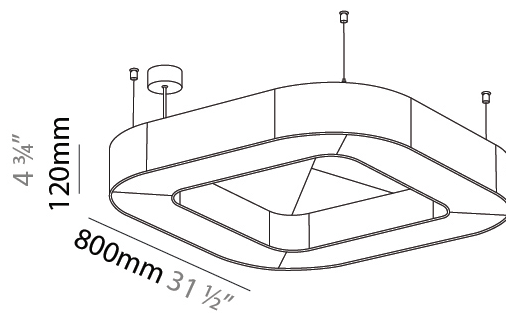

GENERAL

Series: Quantum Acoustic
Partner: Prolicht
Division: Architectural
Installation: Suspension
Product Type: Acoustic
Mounting Location: Ceiling
Light Distribution: Direct

PHYSICAL

Shape: Round
Length (mm): 800
Length (in): 31 1/2
Width (mm): 800
Width (in): 31 1/2
Height (mm): 120
Height (in): 4 3/4

Diffuser: [PMMA - Opal / Micro-Prism](#)
Fixture Finish: [SSR / BKV / CWI / CRY / HAB / UFT / ITA / RUA / FTG / MYG / LOD / PUS / FRO / FUP / KIA / POP / BLS / SPG / MEY / GOH / CHC / COM / ABZ / JAG / OBR / MOS / ROR](#)

Acoustic Finish: [SFW / CYW / SEE / SYN / MTS / PMB / TTN / CYB / STO / DPE / BES / SHB / ARE / ANE / VRD / CRF](#)

Fixture Material: Aluminum
Primary Material: Acoustic
Cable Details: 2000mm / 78 3/4" or 6000mm / 236 1/4" Transparent Cable

ELECTRICAL

Lamp Type: LED (Zhaga Standard)
Input Wattage (W): 58.7
Total Output Wattage (W): 53.7
Dimming: [Tri-Mode (Non-Dimming and Phase Dimming (120Vac only) and 0-10V Dimming)](#)
Driver Included: Yes
Driver Location: Integrated
Driver Class: Class 2
Input Voltage (V): 120

LED

Color Temperature (*K): [2700 / 3000 / 3500 / 4000](#)
Max. Delivered Lumen (lm): Max 6423
Nominal Lumen (lm): Max 8759
CRI: >90 CRI
Lamp Life (hrs): 50000

OPTICAL

RATINGS AND CERTIFICATIONS

Certified By: CSA Certified to UL and CSA Standards
IP rating: IP20